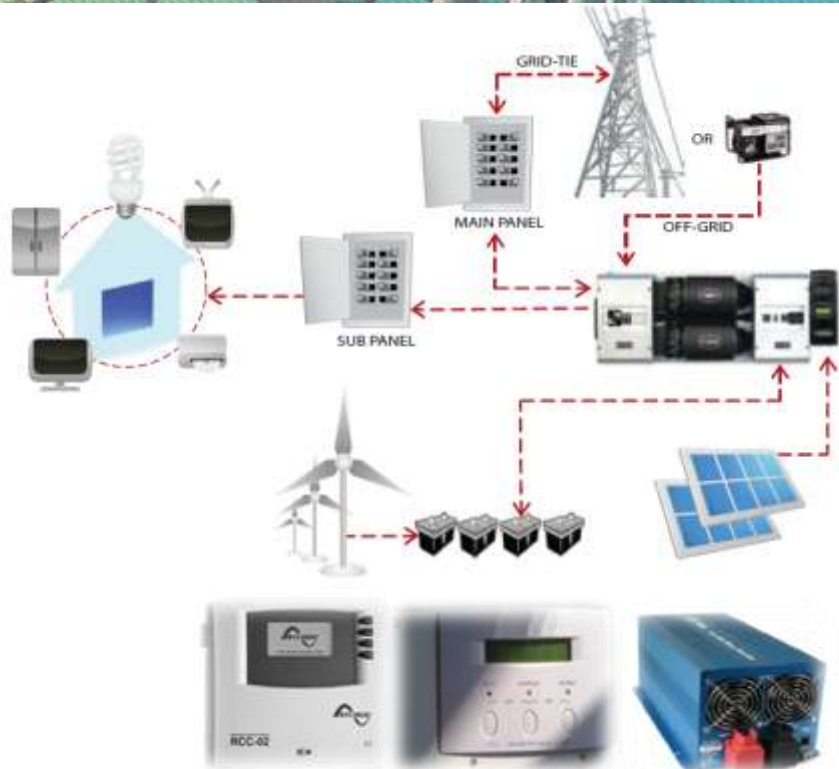

ZRW POWER INVERTERS

- Applications as UPS, off grid home systems and on grid backup power supplies
- Run your AC appliances such as TV, Hifi, Radio, Refrigerator, power tools and appliances with a ZRW Inverter
- High conversion efficiency DC to 220V AC output
- Wind and solar applications
- Modified and Pure Sinewave inverters
- 100W to 10kW units available
- Supply and fit available
- Grid connectable and off grid inverters
- Nominal 12V, 24V and 48V versions available
- Thermostatically controllers and convection fan cooled units
- High power factor >0.9
- Leading brands including COTEK, OUTBAK, SAKO & STUDOR
- High quality signal output with minimal harmonic distortion
- Computer control unit available

Other Products in the ZRW Range

Solar Panels

Inverters

Solar Streetlights

Solar Batteries

Solar Pumps

Accessories

Solar Controllers