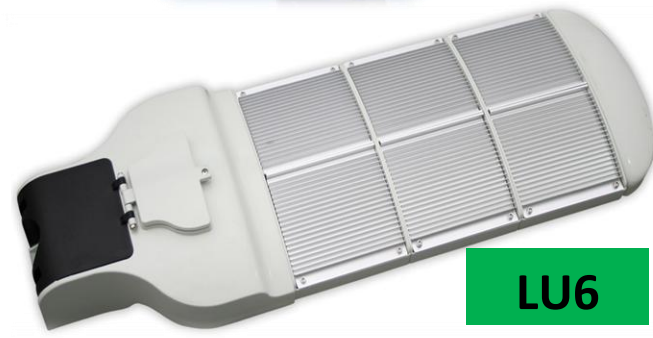

ZRW LU- SERIES HIGH POWER LED STREET LIGHTS

LU1

| Model Name | LED Street Light |
|-------------------|----------------------|
| Model No. | LU1 |
| Power Consumption | 28W |
| Luminous Flux | 2,100lm |
| Working Voltage | 85-264VAC |
| Life Spam | >50,000 Hours |
| IP Rating | IP60 |
| Certificates | CE, RoHS, UL Pending |
| MOQ | 5 pcs |
| Payment Term | T/T, L/C |
| Warranty | 36 Months |

- Power Consumption: **56W**
- High Brightness: **4,200lm**
- 50,000 Hours life
- Save 75% energy
- CE, RoHS, UL approved
- 85-264VAC or 12-24VDC
- Hoop
- 3 Years Warranty

LU2

LU4

- Power Consumption: **112 W**
- High Brightness: **8,400lm**
- 50,000 Hours life
- Save 75% energy
- CE, RoHS, UL approved
- 85-264VAC or 12-24VDC
- Hoop
- 3 Years Warranty

- Power Consumption: **168W**
- High Brightness: **12,600lm**
- 50,000 Hours life
- Save 75% energy
- CE, RoHS, UL approved
- 85-264VAC or 12-24VDC
- Hoop
- 3 Years Warranty

LU6

Other Products in the ZRW Range