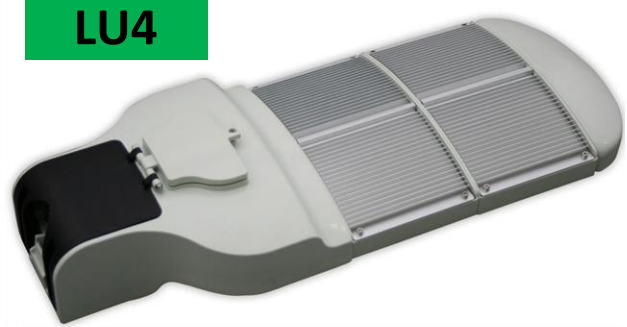

ZRW LU- SERIES HIGH POWER LED STREET LIGHTS

LU1

| Model Name | LED Street Light |
|-------------------|----------------------|
| Model No. | LU1 |
| Power Consumption | 28W |
| Luminous Flux | 2,100lm |
| Working Voltage | 85-264VAC |
| Life Spam | >50,000 Hours |
| IP Rating | IP60 |
| Certificates | CE, RoHS, UL Pending |
| MOQ | 5 pcs |
| Payment Term | T/T, L/C |
| Warranty | 36 Months |

- Power Consumption: **56W**
- High Brightness: **4,200lm**
- 50,000 Hours life
- Save 75% energy
- CE, RoHS, UL approved
- 85-264VAC or 12-24VDC
- Hoop
- 3 Years Warranty

LU2

LU4

- Power Consumption: **112 W**
- High Brightness: **8,400lm**
- 50,000 Hours life
- Save 75% energy
- CE, RoHS, UL approved
- 85-264VAC or 12-24VDC
- Hoop
- 3 Years Warranty

- Power Consumption: **168W**
- High Brightness: **12,600lm**
- 50,000 Hours life
- Save 75% energy
- CE, RoHS, UL approved
- 85-264VAC or 12-24VDC
- Hoop
- 3 Years Warranty

LU6

Other Products in the ZRW Range