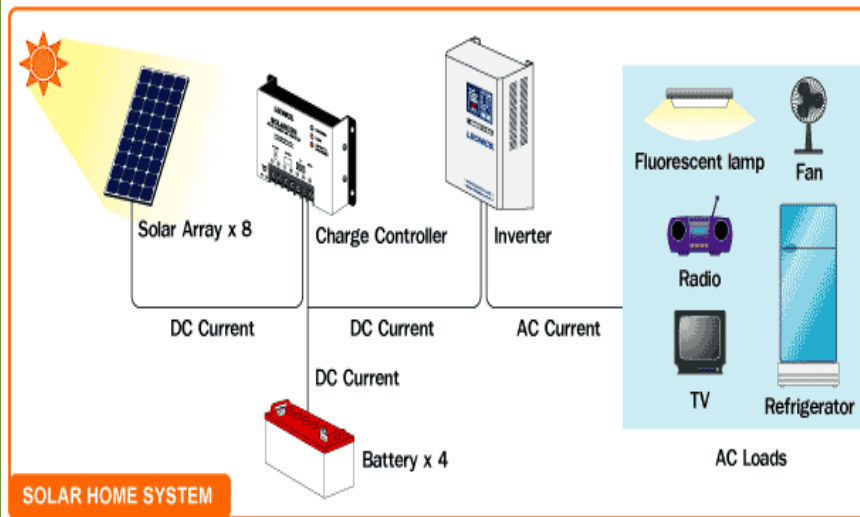

ZRW SOLSTAR SOLAR HOME KITS

OPTION 1 – SOLSTAR100W

650W/12V SineWave Inverter
 30A/12V Solar Regulator
 100W/12V GS100 Hi Power Module
 105AH/12V Solar Battery
 RUN TV, HI-FI, RADIO, CELLPHONE, DSTV,
 DVD, LIGHTS (up to 8 hours per day)

OPTION 2 – SOLSTAR220W

1000W/24V Pure SineWave Inverter &
 built in Battery Charger & 220VAC input
 45A/24V Solar Regulator
 220W/24V GS220 Hi Power Module
 105AH/24V Solar Battery
 RUN FRIDGE, TV, HI-FI, RADIO, CELLPHONE,
 DSTV, DVD, LIGHTS (up to 12 hours per day)

*OVER 1000 units sold in Africa!
 Made for African Weather conditions (hail, wind, sun)*

OPTIONAL EXTRAS
 5W/12V LONG LIFE LED LIGHTS (± 7 years)
 SOLAR CABLING
 10W/12V FLOODLIGHT

Pictures of products on packaging are for indicative purposes and may change without notification due to on-going product development